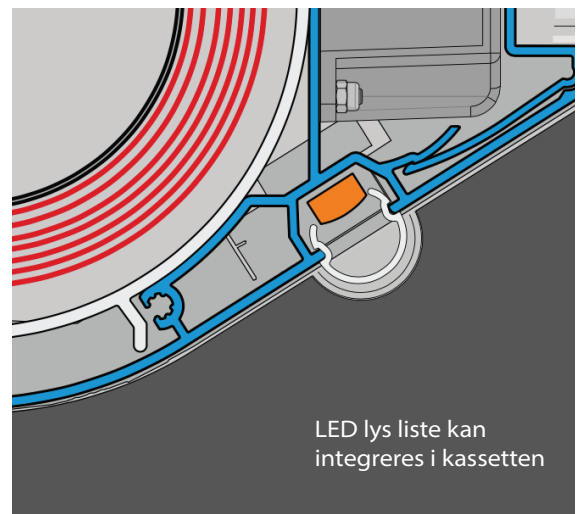

Tekniske Specifikationer

Overfladebehandling - farvekort