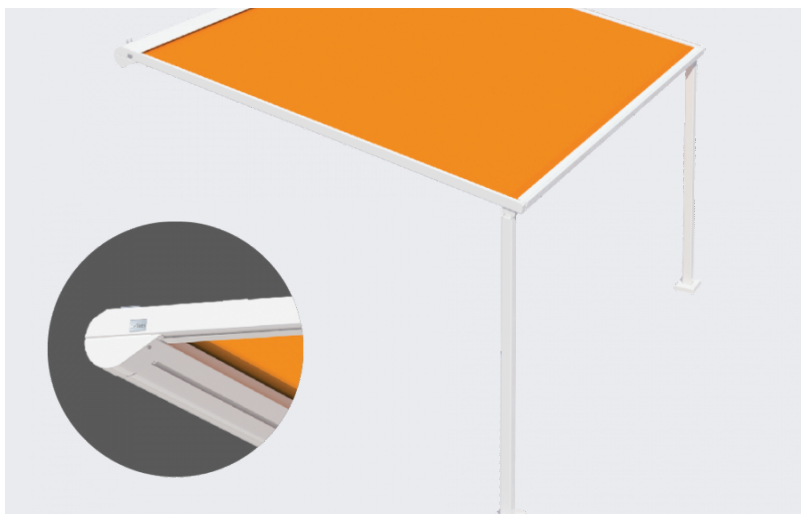

Tekniske Specifikationer

Overfladebehandling - farvekort